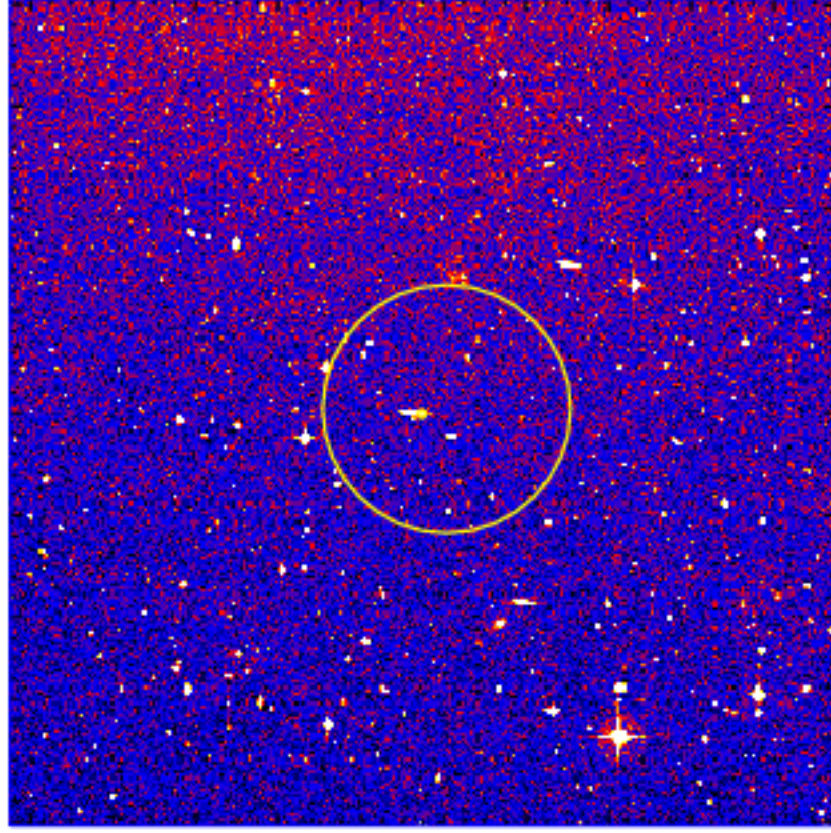

# UVOT Finding Chart

OBSID 0092296800 / DATE-OBS 2019-08-29T20:11:38.3

48:00.0  
-8:50:00.0  
52:00.0  
54:00.0  
56:00.0  
58:00.0  
-9:00:00.0  
02:00.0  
04:00.0  
06:00.0

40.0 20.0 2:58:00.0 57:40.0

RA (J2000)