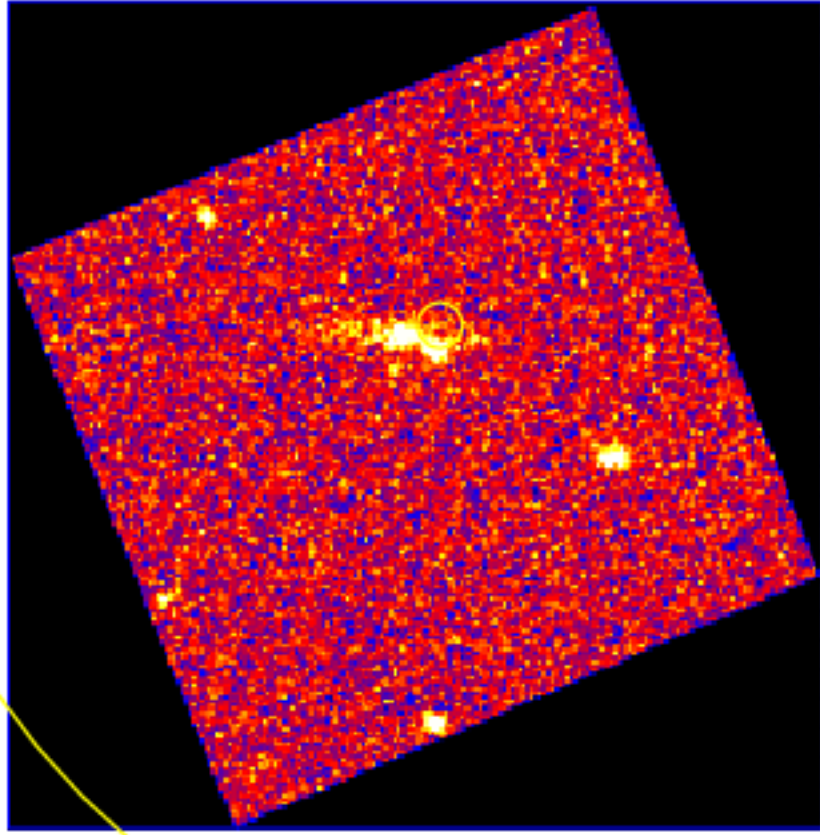

UVOT Finding Chart

OBSID 00922968000 / DATE-OBS 2019-08-29T20:11:38.3

56:00.0

30.0

-8:57:00.0

30.0

58:00.0

30.0

59:00.0

18.0

14.0

2:58:10.0

06.0

RA (J2000)

5

10