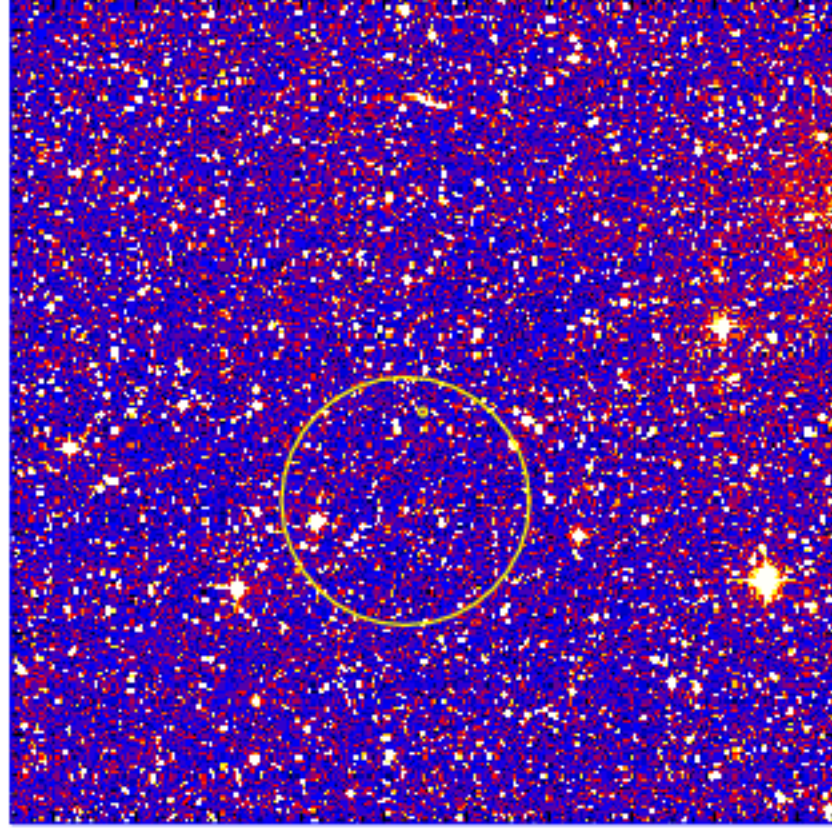

# UVOT Finding Chart

OBSID 00924641000 / DATE-OBS 2019-09-10T07:04:38.0

24:00.0  
22:00.0  
20:00.0  
18:00.0  
16:00.0  
14:00.0  
12:00.0  
13:10:00.0  
08:00.0  
06:00.0

30.0 18:08:00.0 07:30.0

RA (J2000)