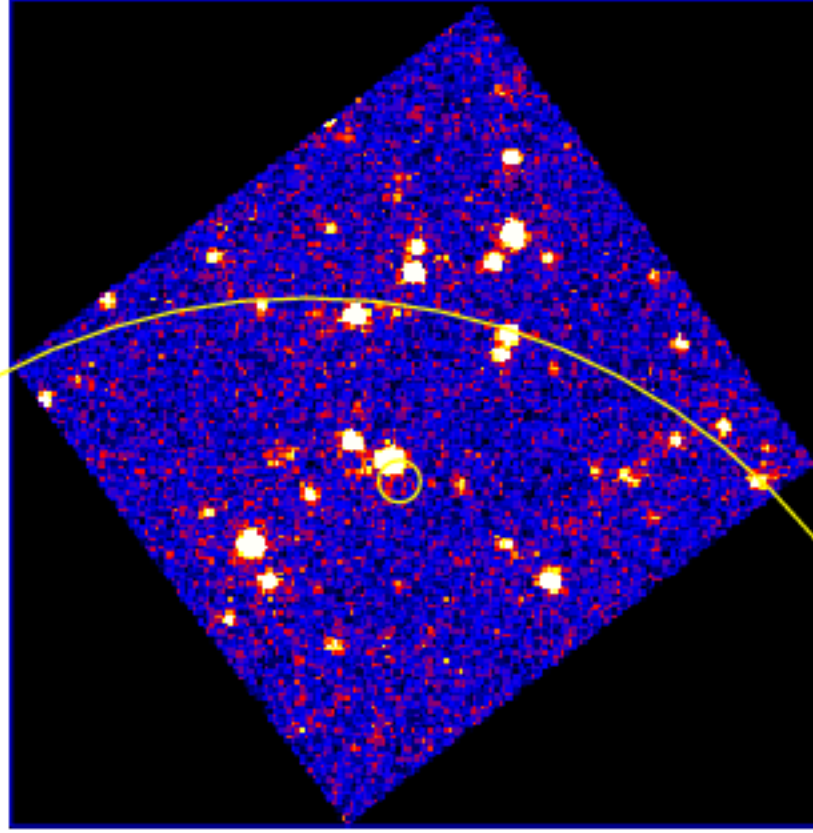

# UVOT Finding Chart

OBSID 00924641000 / DATE-OBS 2019-09-10T07:07:16.9

30.0

16:00.0

30.0

Dec (J2000)

13:15:00.0

30.0

14:00.0

13:30.0

12.0 08.0 04.0 18:08:00.0

RA (J2000)