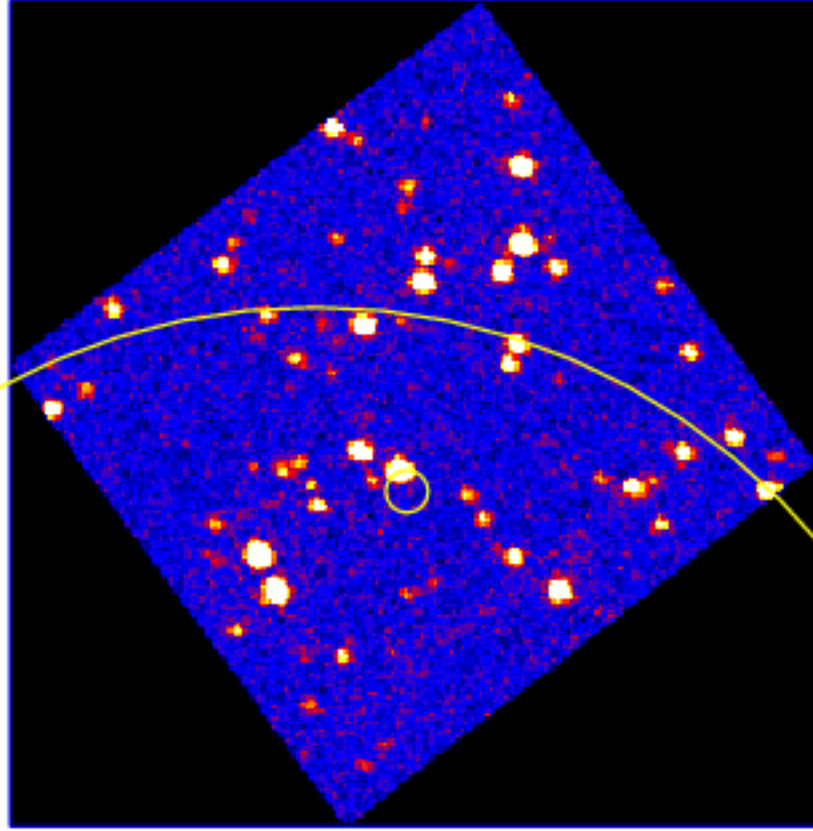

UVOT Finding Chart

OBSID 00924641000 / DATE-OBS 2019-09-10T07:17:18.4

30.0
16:00.0
30.0
13:15:00.0
30.0
14:00.0
13:30.0

Dec (J2000)

12.0 08.0 04.0 18:08:00.0
RA (J2000)