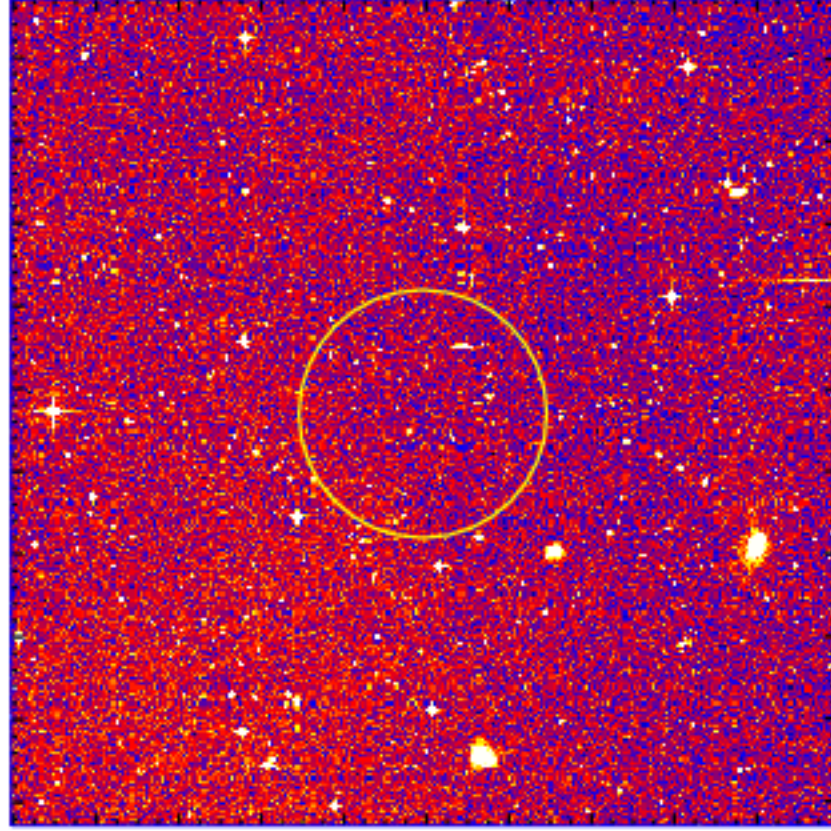

UVOT Finding Chart

OBSID 00927825000 / DATE-OBS 2019-10-04T18:22:00.7

46:00.0

48:00.0

-36:50:00.0

52:00.0

54:00.0

56:00.0

58:00.0

-37:00:00.0

02:00.0

04:00.0

40.0 20.0 2:07:00.0 40.0 06:20.0

RA (J2000)

2600

2800