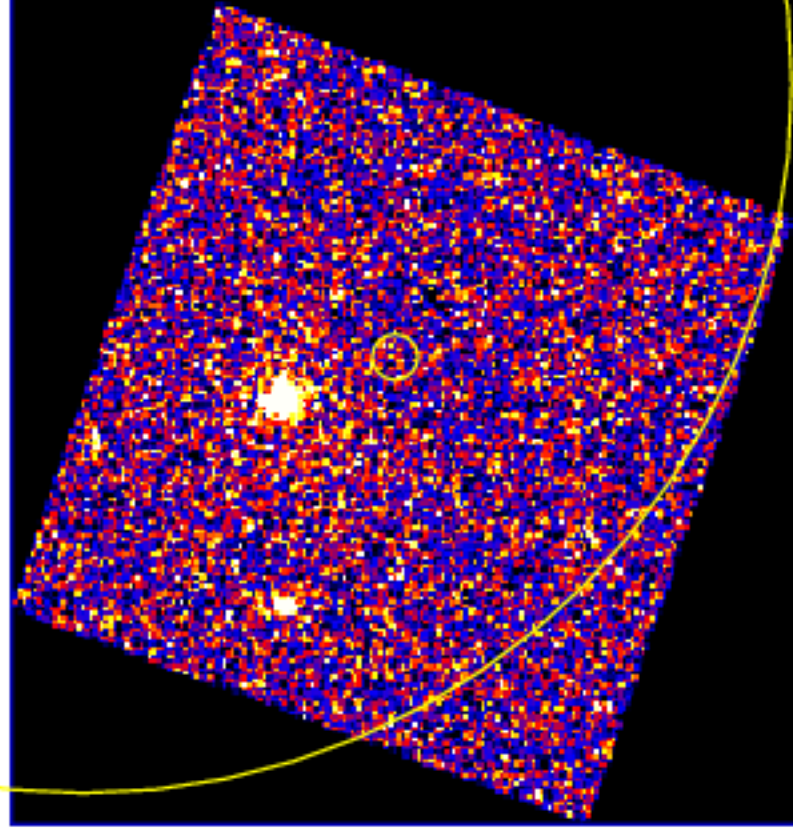

UVOT Finding Chart

OBSID 00927839000 / DATE-OBS 2019-10-04T21:38:46.2

36:30.0

37:00.0

30.0

-39:38:00.0

30.0

39:00.0