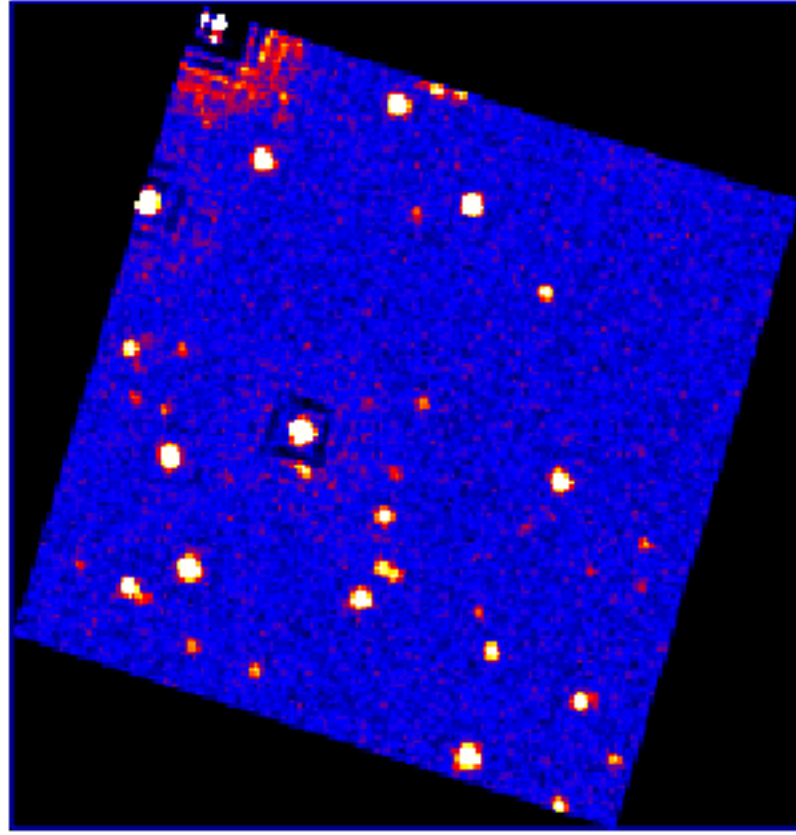

# UVOT Finding Chart

OBSID 00929981000 / DATE-OBS 2019-10-17T14:50:49.7

32:00.0

30.0

-73:33:00.0

30.0

34:00.0

30.0