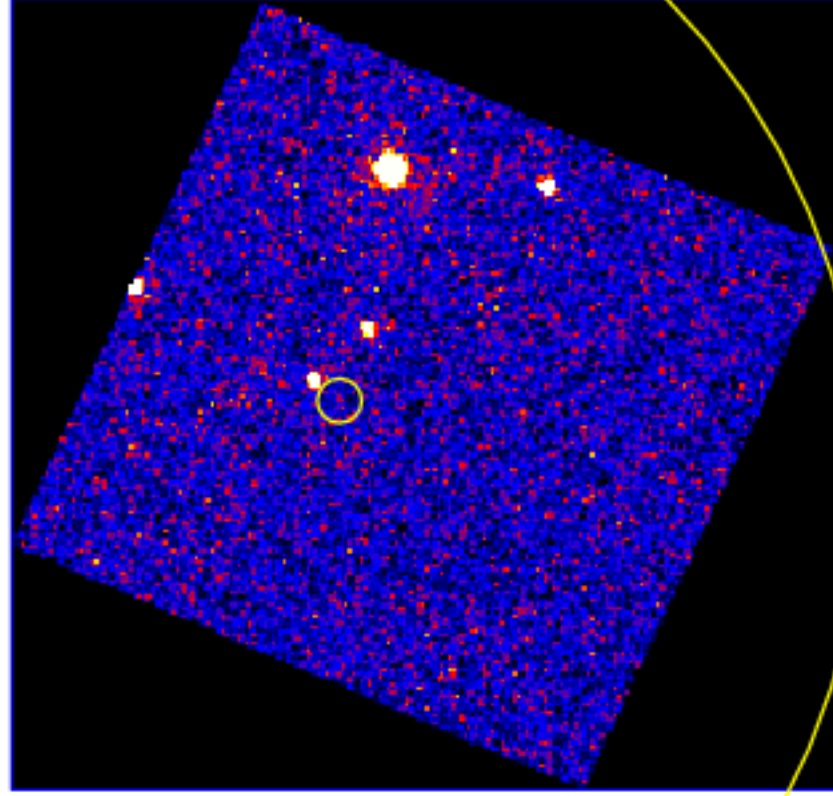

# UVOT Finding Chart

OBSID 00932742000 / DATE-OBS 2019-11-01T21:12:54.8

30.0

45:00.0

30.0

43:44:00.0

30.0

43:00.0

42:30.0

14.0

16:47:20.0

26.0

RA (J2000)

1

2

3