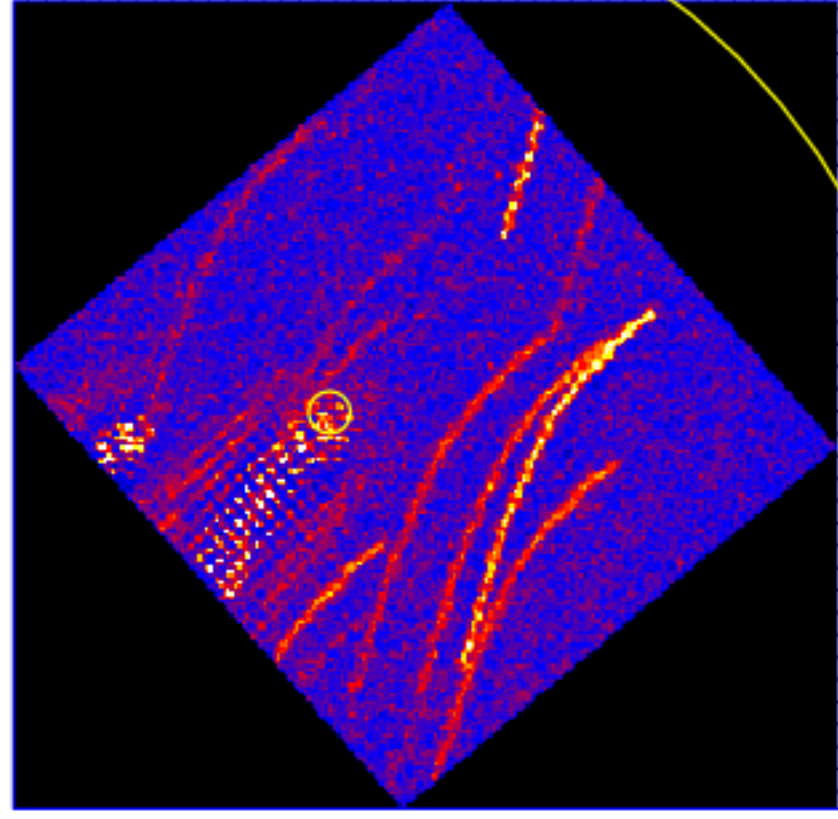

UVOT Finding Chart

OBSID 00948245000 / DATE-OBS 2020-01-08T00:19:24.9

34:50:00.0

30.0

49:00.0

30.0

48:00.0

30.0

47:00.0

46:30.0

32.0 28.0 24.0 19:58:20.0 16.0

RA (J2000)