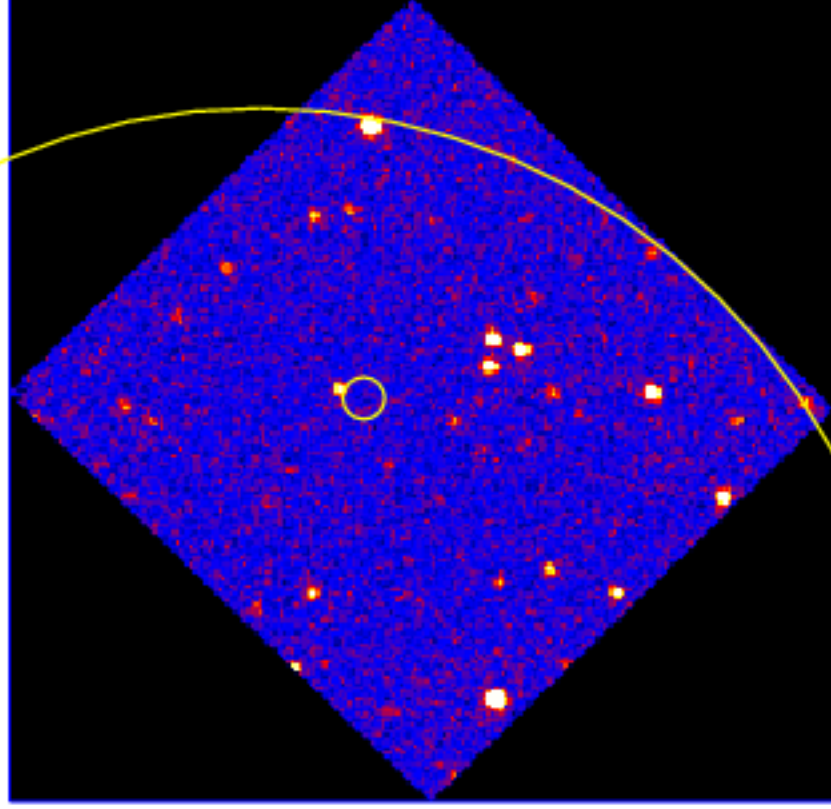

# UVOT Finding Chart

OBSID 00948361000 / DATE-OBS 2020-01-09T01:51:08.3

01:00.0

30.0

53:00:00.0

30.0

59:00.0

30.0

52:58:00.0

40.0

20:28:30.0

20.0

RA (J2000)