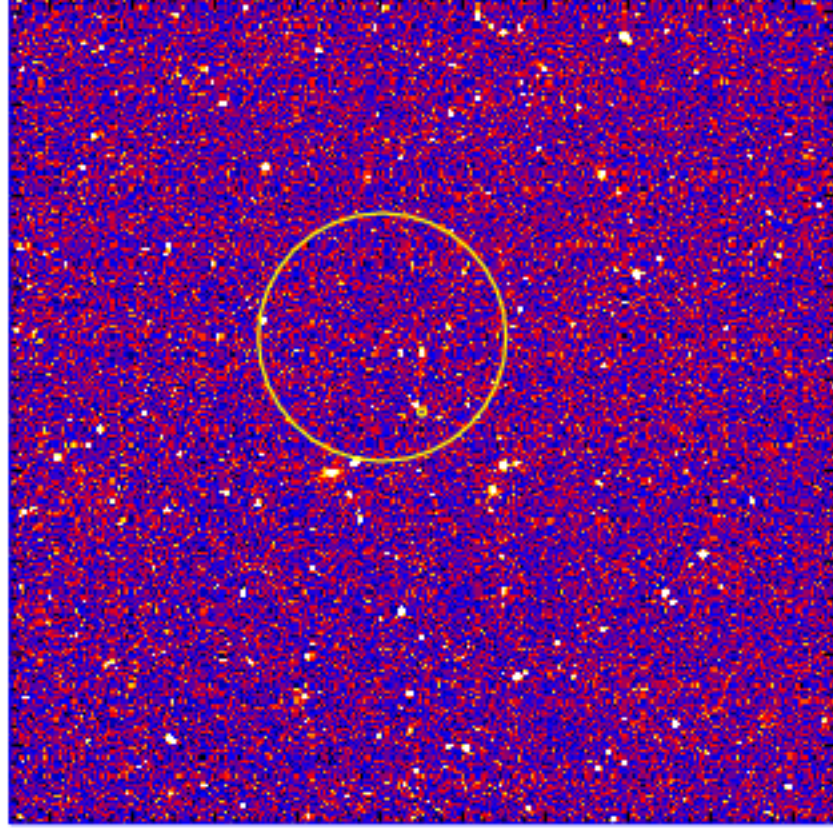

# UVOT Finding Chart

OBSID 00950330000 / DATE-OBS 2020-01-22T01:55:58.8

42:00.0  
40:00.0  
38:00.0  
36:00.0  
34:00.0  
32:00.0  
27:30:00.0  
28:00.0  
26:00.0  
24:00.0

40.0 20.0 14:00:00.0 40.0 13:59:20.0

RA (J2000)

2500

3000

3500

4000

4500