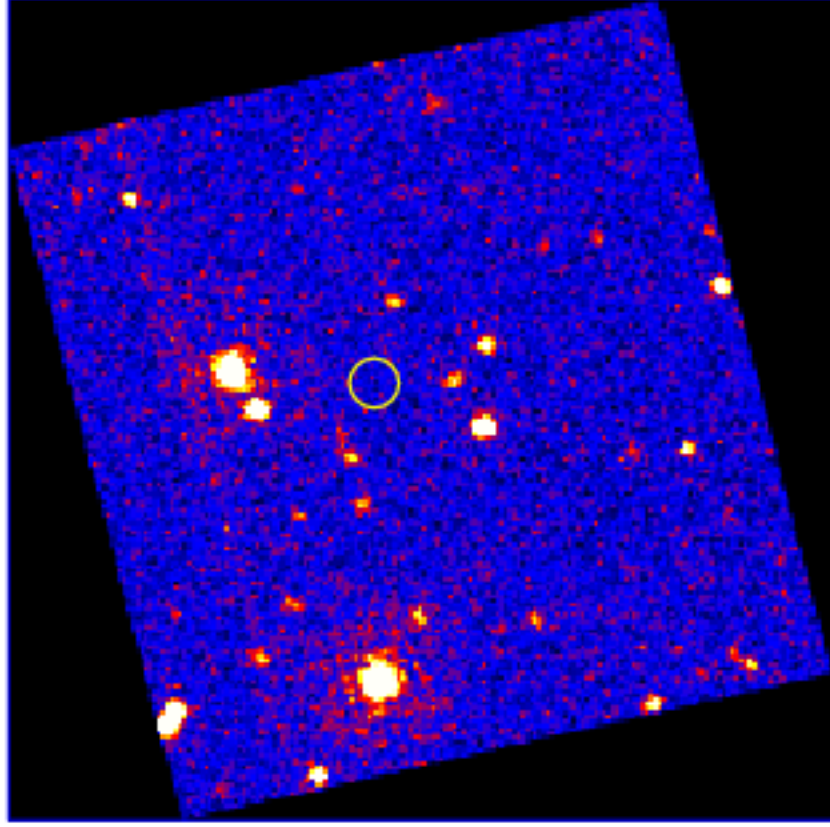

# UVOT Finding Chart

OBSID 00952791000 / DATE-OBS 2020-01-27T14:50:05.3

30.0

55:00.0

30.0

Dec (J2000)

44:54:00.0

30.0

53:00.0

52:30.0

54.0 19:40:50.0 46.0 42.0

RA (J2000)

5

10

15

20