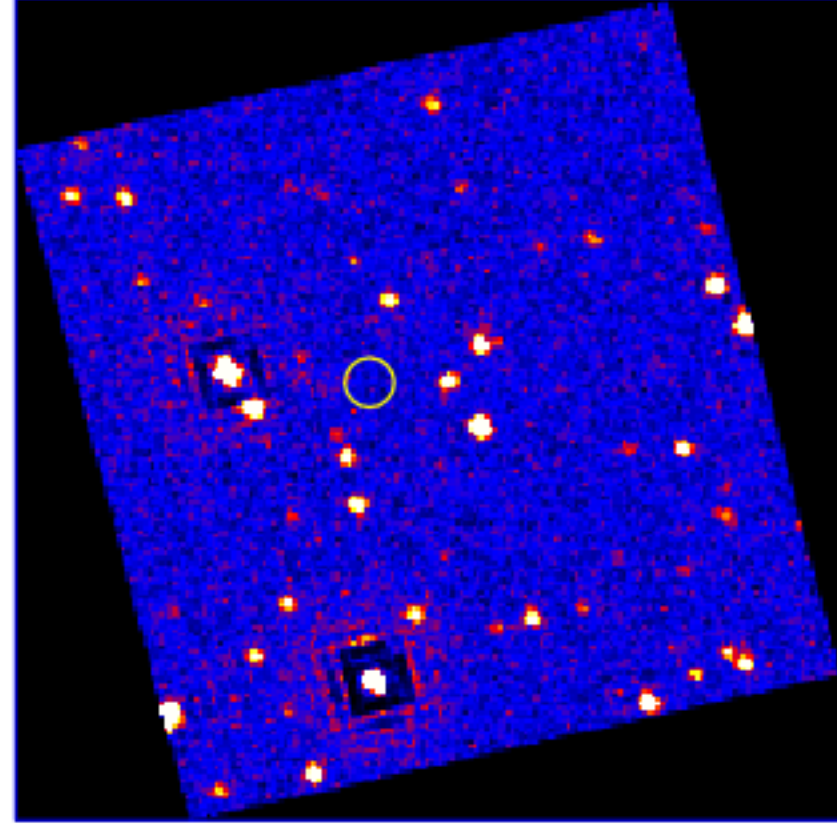

# UVOT Finding Chart

OBSID 00952791000 / DATE-OBS 2020-01-27T14:59:20.1

Dec (J2000)  
30.0  
55:00.0  
30.0  
44:54:00.0  
30.0  
53:00.0  
52:30.0

RA (J2000)  
54.0 19:40:50.0 46.0 42.0