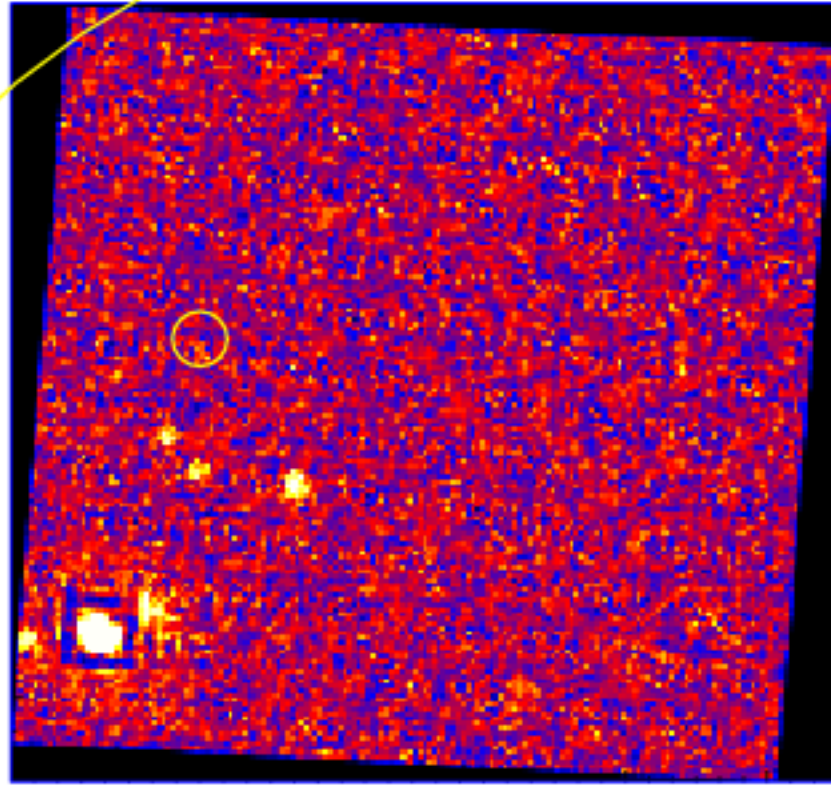

UVOT Finding Chart

OBSID 00956824000 / DATE-OBS 2020-02-16T13:47:24.0

29:00.0

30.0

19:28:00.0

30.0

27:00.0

26:30.0

48.0 44.0 10:41:40.0

RA (J2000)