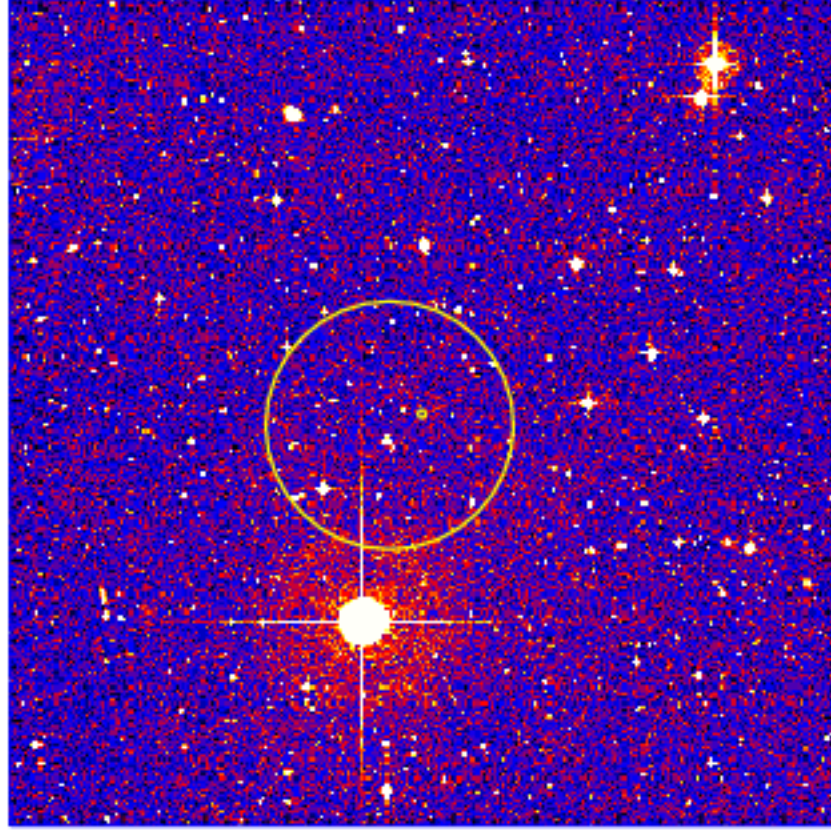

UVOT Finding Chart

OBSID 00957271000 / DATE-OBS 2020-02-19T07:38:28.5

-58:58:00.0

-59:00:00.0

02:00.0

04:00.0

06:00.0

08:00.0