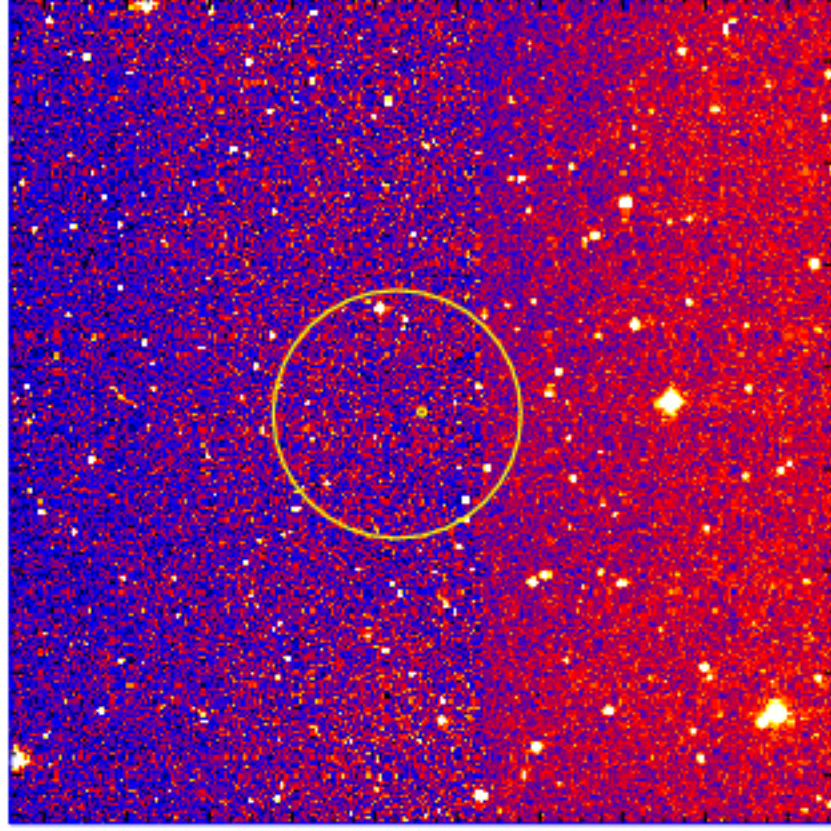

UVOT Finding Chart

OBSID 00958592000 / DATE-OBS 2020-02-27T07:22:05.7

38:00.0
36:00.0
34:00.0
32:00.0
9:30:00.0
28:00.0
26:00.0
24:00.0
22:00.0
20:00.0

20.0 3:46:00.0 40.0 45:20.0

RA (J2000)

2500

3000

3500