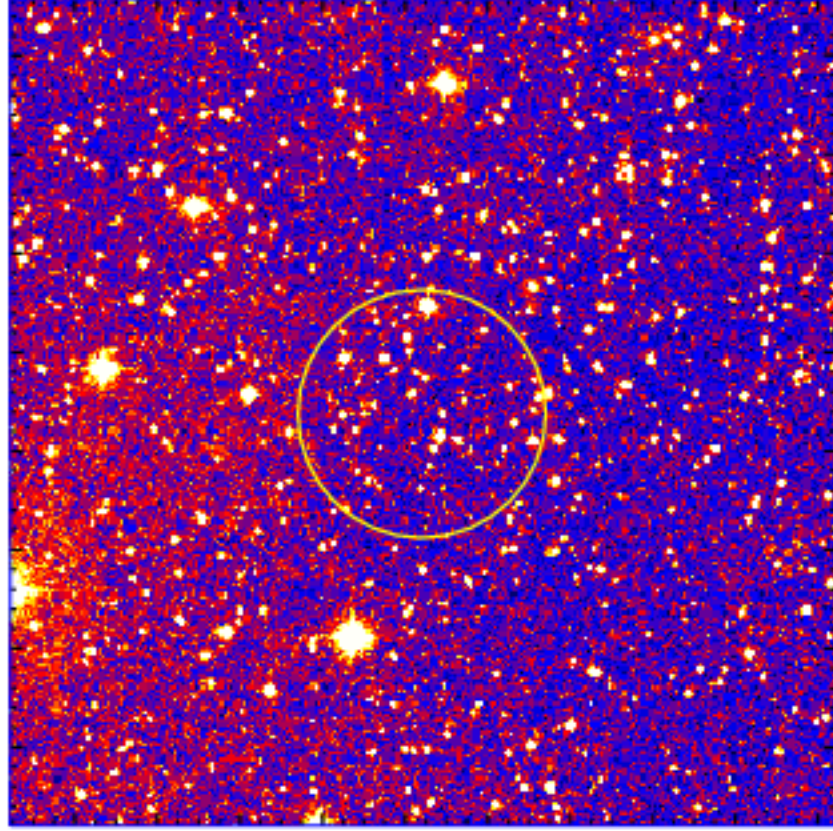

UVOT Finding Chart

OBSID 00958733000 / DATE-OBS 2020-02-28T11:17:22.4

06:00.0
04:00.0
02:00.0
17:00:00.0
58:00.0
56:00.0
54:00.0
52:00.0
16:50:00.0
48:00.0

30.0 16:48:00.0 47:30.0

RA (J2000)

2600 2800 3000 3200 3400 3600 3800