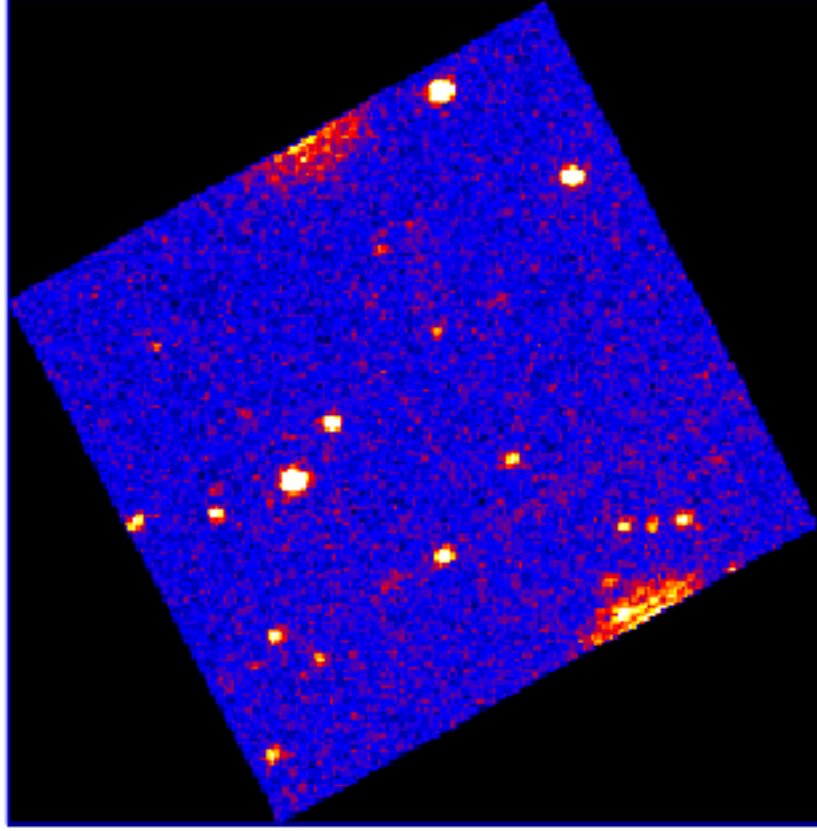

UVOT Finding Chart

OBSID 00960986000 / DATE-OBS 2020-03-12T21:21:51.8

04:30.0
05:00.0
30.0
-16:06:00.0
30.0
07:00.0
30.0

18:18:00.0 56.0 52.0 17:48.0
RA (J2000)