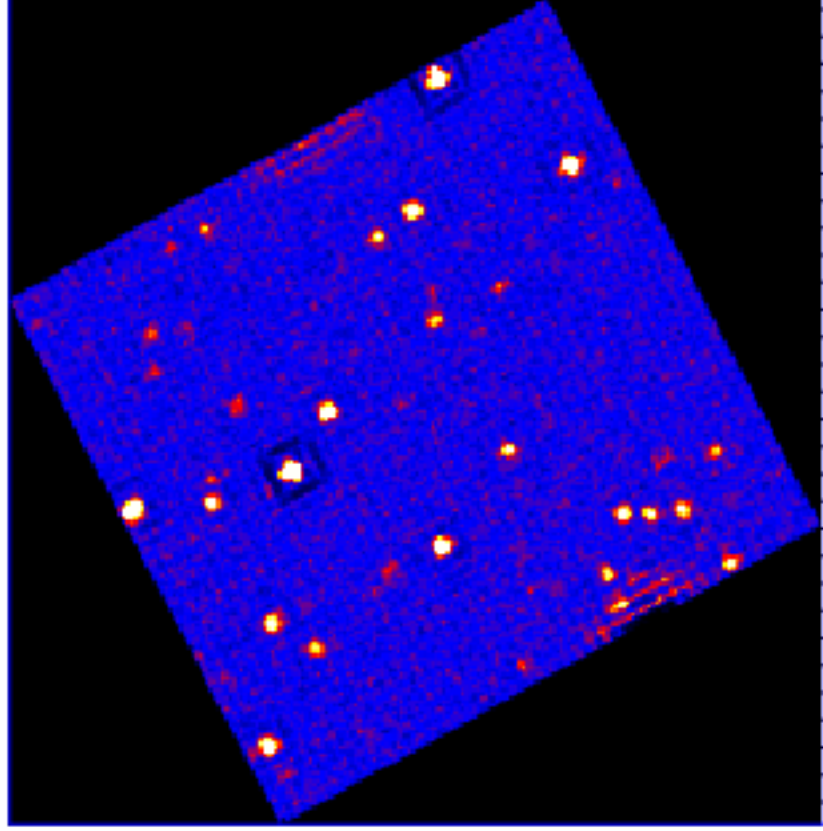

UVOT Finding Chart

OBSID 00960986000 / DATE-OBS 2020-03-12T21:31:29.8

04:30.0

05:00.0

30.0

-16:05:00.0

30.0

07:00.0

30.0

18:18:00.0 56.0 52.0 17:48.0

RA (J2000)

20

40

60

80

100