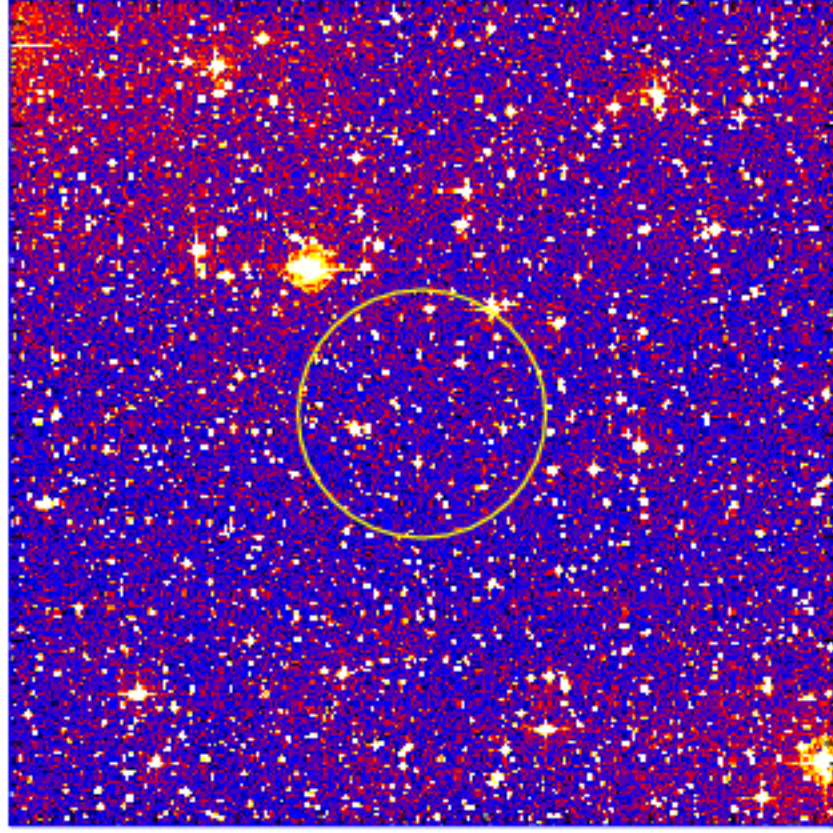

UVOT Finding Chart

OBSID 00970886000 / DATE-OBS 2020-05-09T06:52:23.4

30:00.0
32:00.0
34:00.0
36:00.0
38:00.0
-4:40:00.0
42:00.0
44:00.0
46:00.0
48:00.0

20.0 7:46:00.0 40.0 45:20.0

RA (J2000)