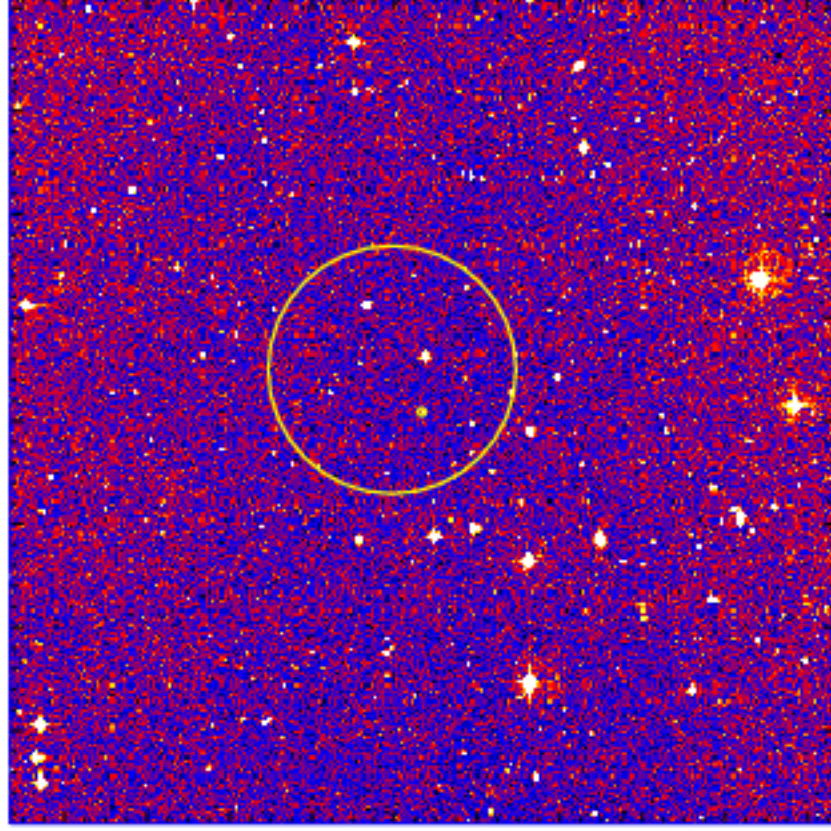

UVOT Finding Chart

OBSID 00971846000 / DATE-OBS 2020-05-12T20:48:03.4

04:00.0

06:00.0

08:00.0

-2:10:00.0

12:00.0

14:00.0

16:00.0

18:00.0

20:00.0

22:00.0

0:30:00.0 40.0 20.0 29:00.0

RA (J2000)

500

6000

6500

7000

7500

8000