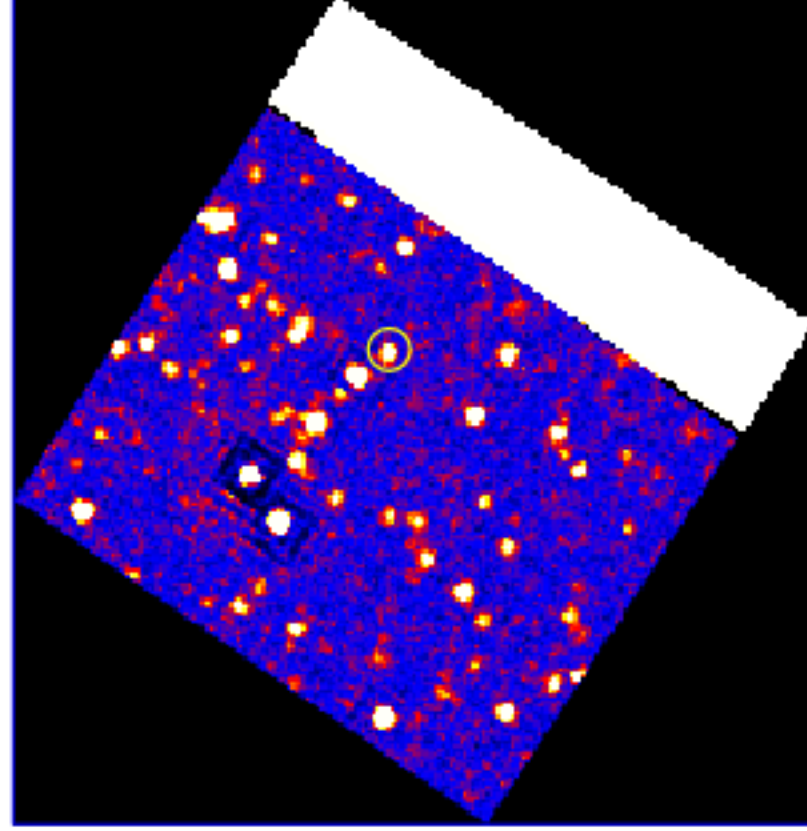

UVOT Finding Chart

OBSID 00973140000 / DATE-OBS 2020-05-19T11:35:18.8

Dec (J2000)  
21:00.0  
30.0  
22:00.0  
30.0  
-30:21:00.0  
30.0  
24:00.0  
30.0

28.0 24.0 17:01:20.0 16.0  
RA (J2000)