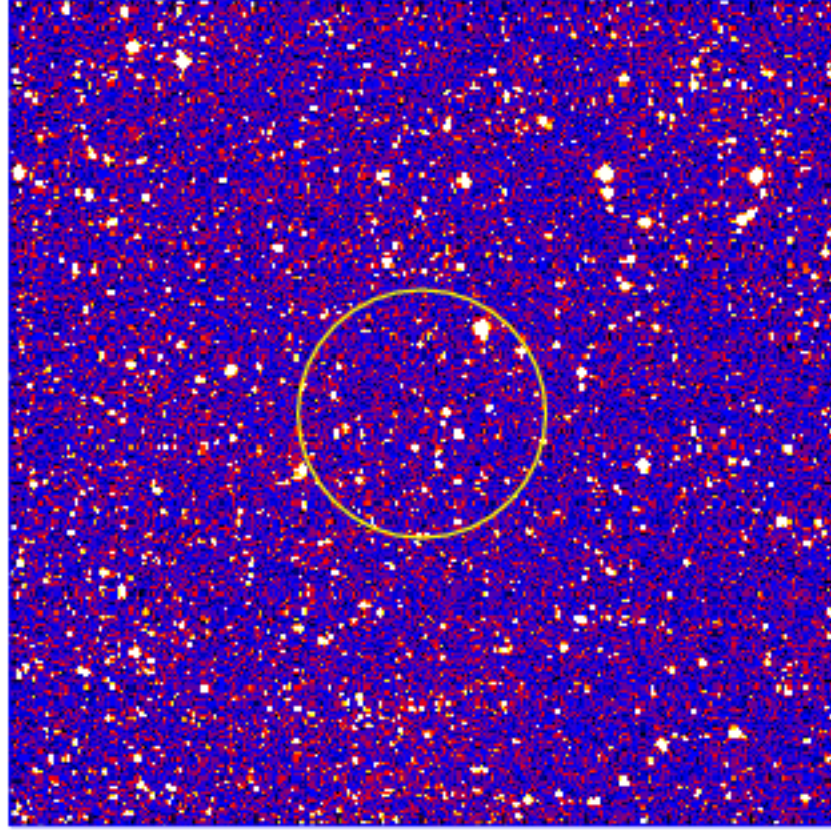

# UVOT Finding Chart

OBSID 00980513000 / DATE-OBS 2020-07-02T07:11:31.6

02:00.0  
04:00.0  
06:00.0  
08:00.0  
-16:10:00.0  
12:00.0  
14:00.0  
16:00.0  
18:00.0  
20:00.0

20.0 18:18:00.0 40.0 17:20.0

RA (J2000)

2000

2500

3000

3500

4000