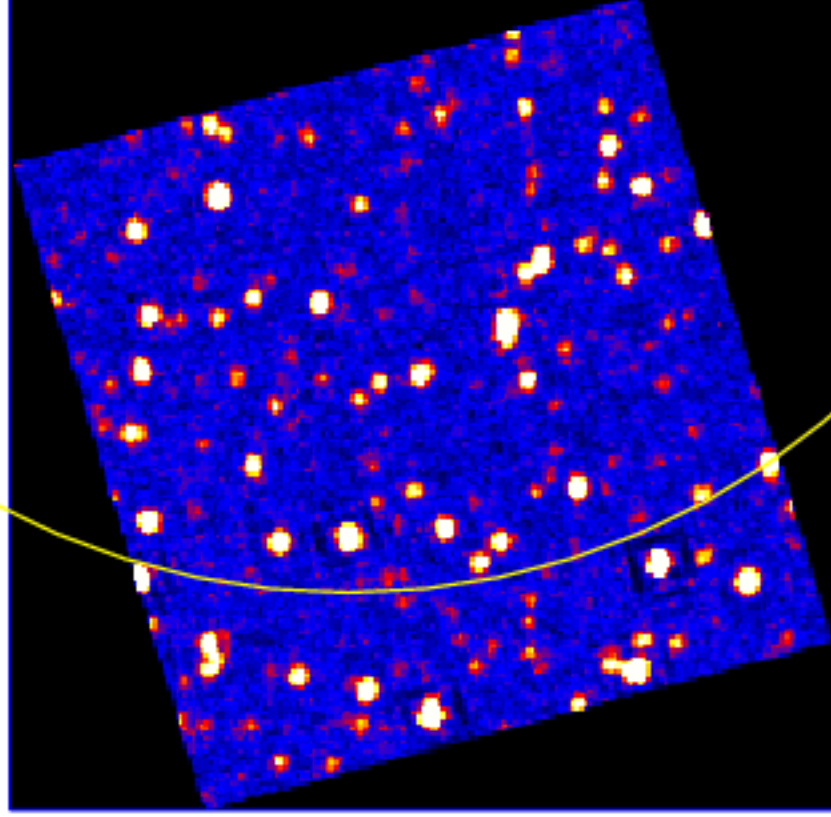

UVOT Finding Chart

OBSID 00981957000 / DATE-OBS 2020-07-11T11:19:35.6

07:00.0

30.0

08:00.0

30.0

09:00.0

30.0