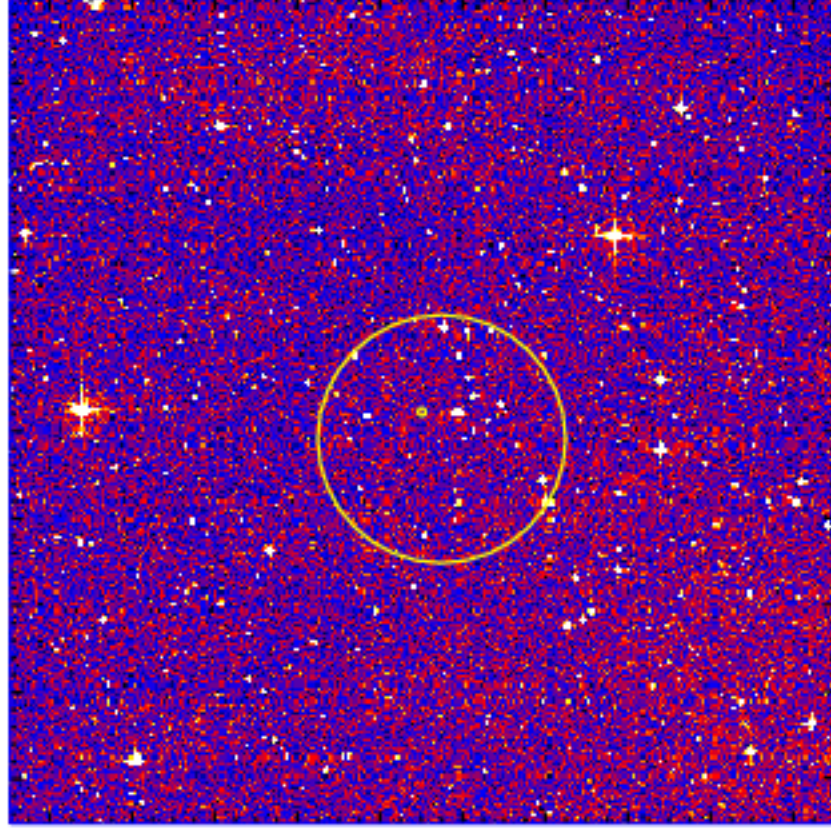

# UVOT Finding Chart

OBSID 00982201000 / DATE-OBS 2020-07-13T11:45:59.4

40:00.0  
42:00.0  
44:00.0  
46:00.0  
48:00.0  
-32:50:00.0  
52:00.0  
54:00.0  
56:00.0  
58:00.0

20.0 5:08:00.0 40.0 20.0 07:00.0