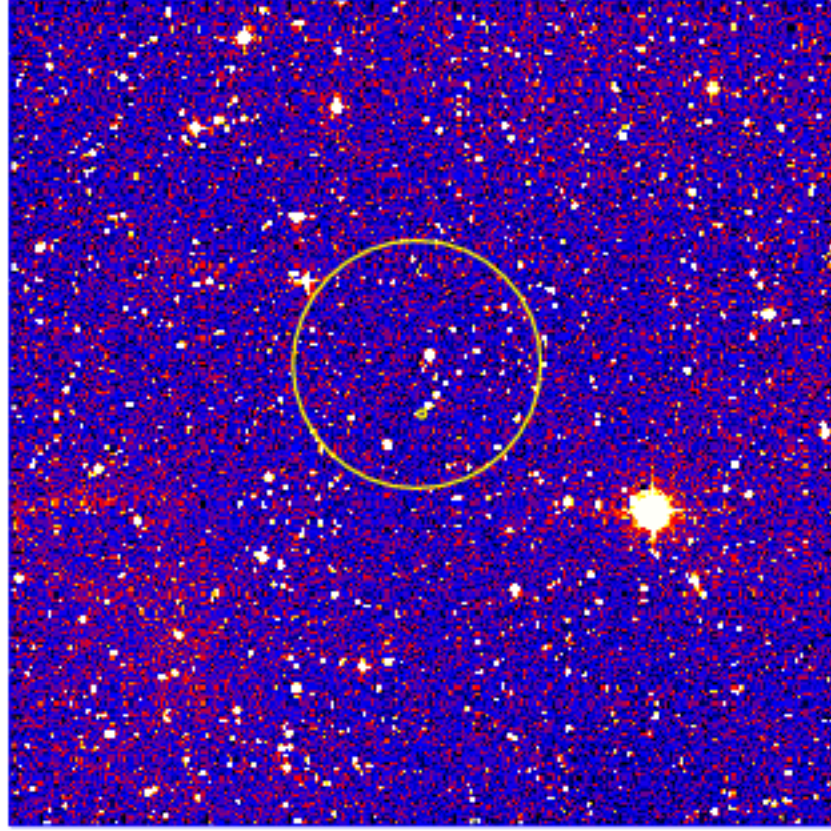

# UVOT Finding Chart

OBSID 00987016000 / DATE-OBS 2020-08-06T15:34:14.9

14:00.0

12:00.0

10:00.0

08:00.0

06:00.0

04:00.0

02:00.0

37:00:00.0

58:00.0

36:56:00.0

20.0 3:32:00.0 40.0 20.0 31:00.0

RA (J2000)

2500

3000