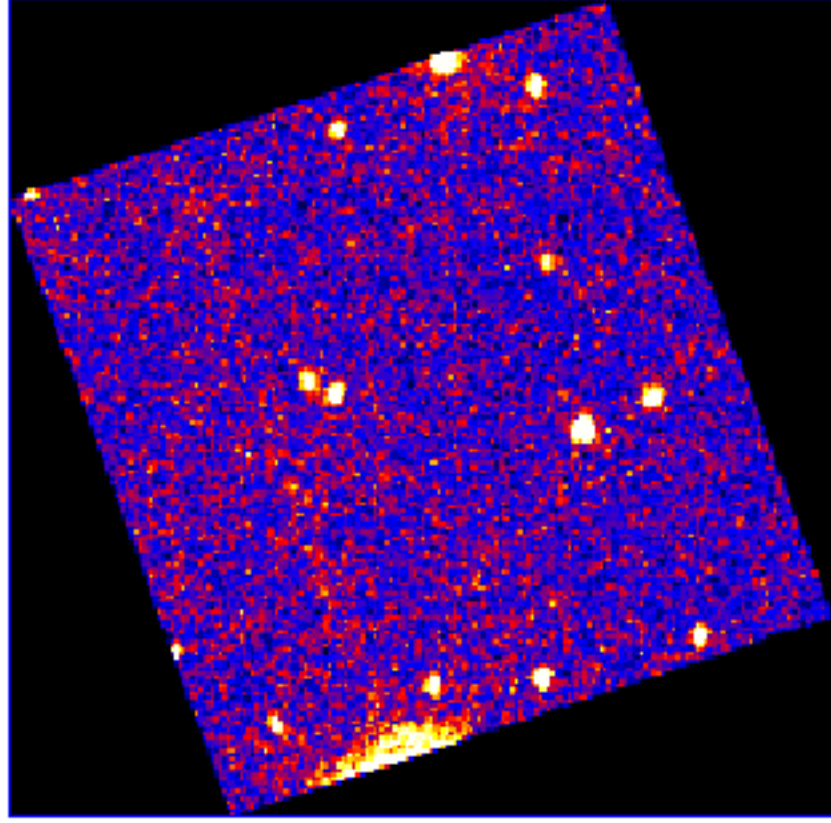

UVOT Finding Chart

OBSID 00990358000 / DATE-OBS 2020-08-17T01:58:46.0

53:30.0

54:00.0

30.0

-33:55:00.0

30.0

56:00.0

30.0

38.0 34.0 10:16:30.0 26.0

RA (J2000)

2

4

6

8

10