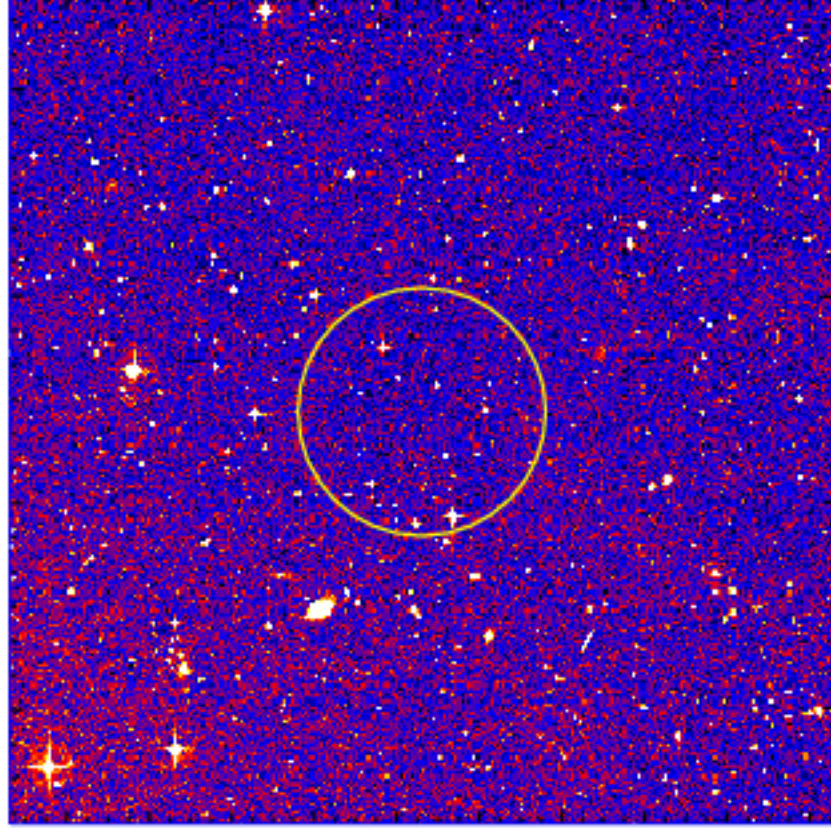

UVOT Finding Chart

OBSID 00992444000 / DATE-OBS 2020-08-21T13:20:41.5

08:00.0

10:00.0

12:00.0

14:00.0

16:00.0

18:00.0

-48:20:00.0

22:00.0

24:00.0

26:00.0

35:00.0

23:34:00.0

RA (J2000)

3600

3800

4000

4200

4400

4600

4800

5000

5200

5400

5600