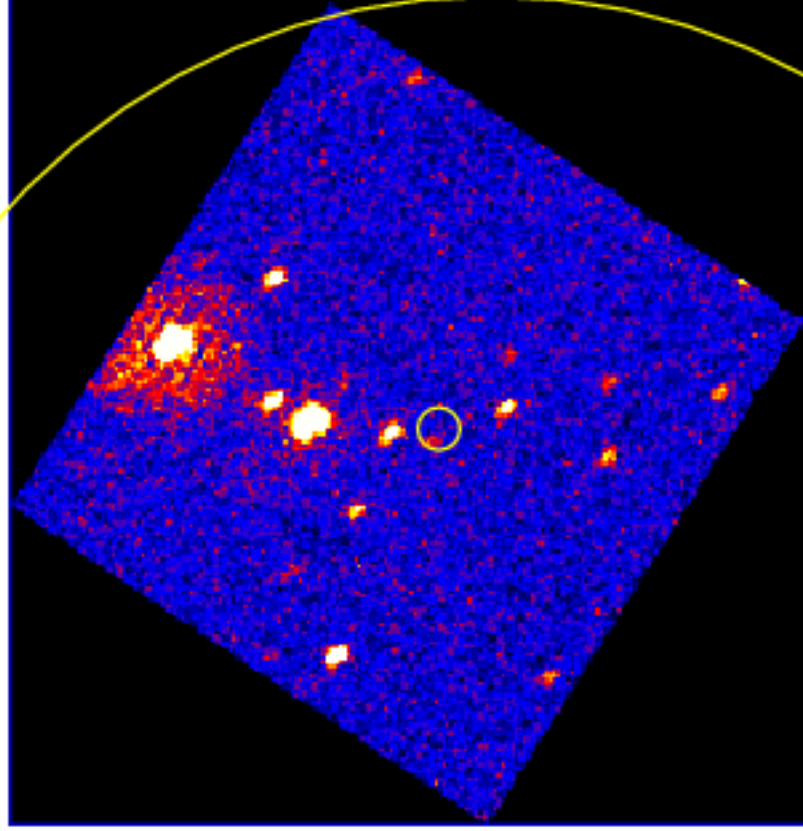

# UVOT Finding Chart

OBSID 00994165000 / DATE-OBS 2020-09-01T07:12:47.5

41:00.0

30.0

-38:42:00.0

30.0

43:00.0

30.0