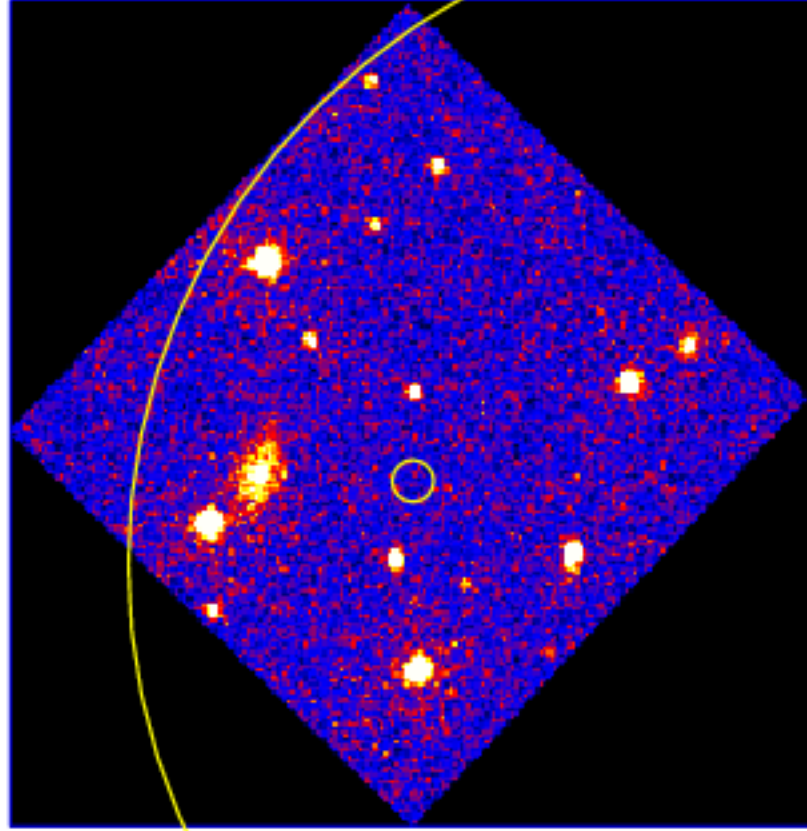

UVOT Finding Chart

OBSID 00994856000 / DATE-OBS 2020-09-06T13:25:56.2

30.0

54:00.0

30.0

67:53:00.0

30.0

52:00.0

30.0

51:00.0

15.0

18:09:00.0

08:45.0

RA (J2000)

2

4