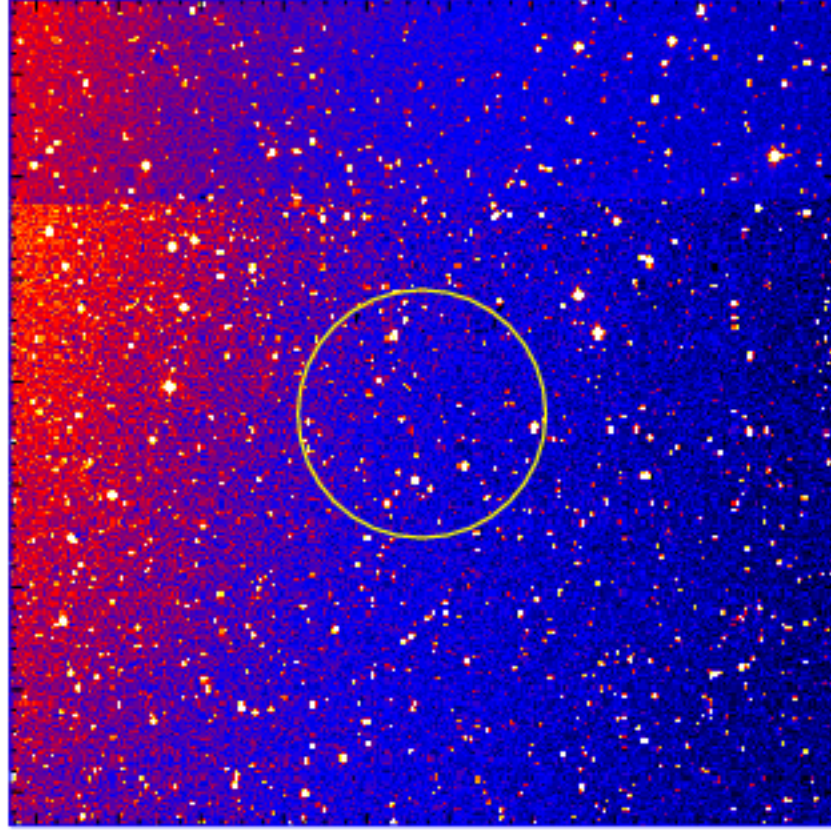

UVOT Finding Chart

OBSID 00995004000 / DATE-OBS 2020-09-07T18:53:00.4

04:00.0

02:00.0

7:00:00.0

58:00.0

56:00.0

54:00.0