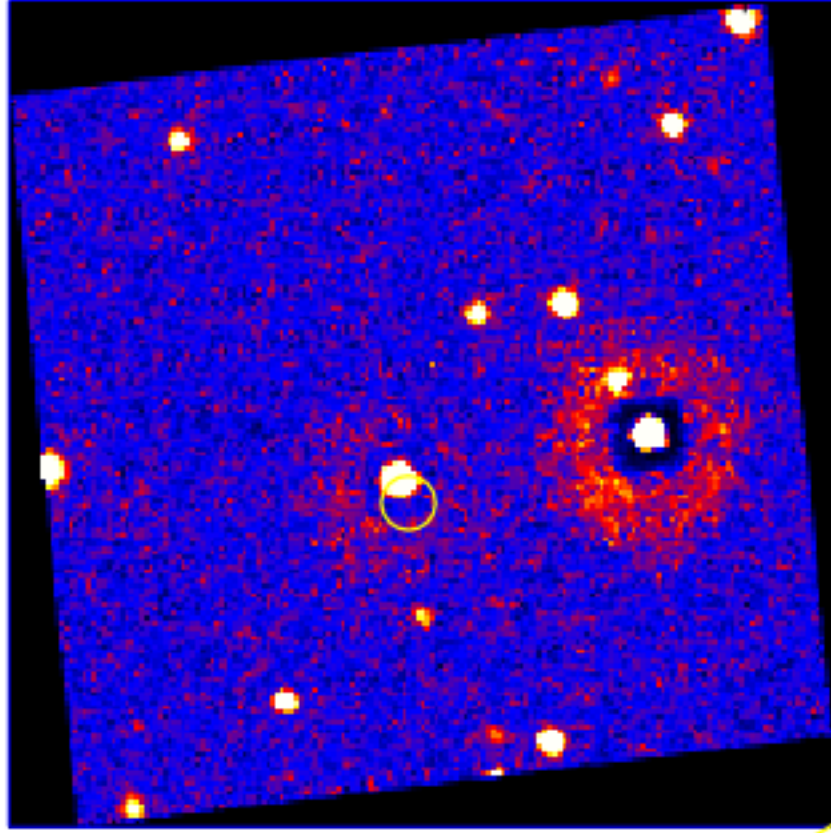

UVOT Finding Chart

OBSID 00997024000 / DATE-OBS 2020-09-22T12:08:37.8

11:00.0

30.0

-55:12:00.0

30.0

13:00.0

30.0