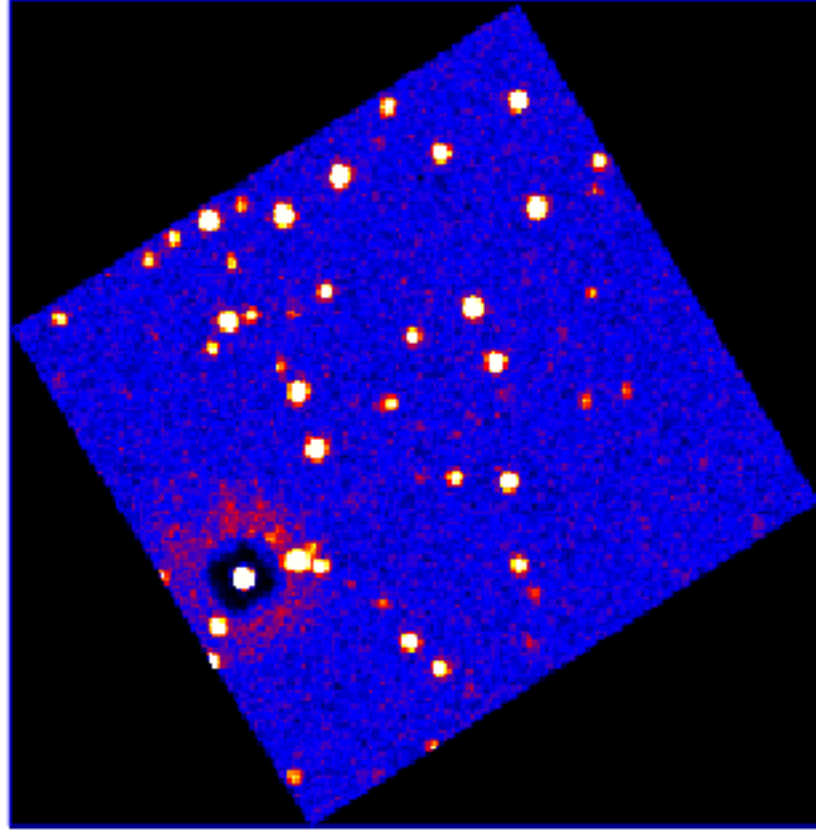

UVOT Finding Chart

OBSID 00998344000 / DATE-OBS 2020-10-01T10:01:16.9

11:00.0

30.0

-2:12:00.0

30.0

13:00.0

30.0

14:00.0

24.0 7:20:20.0 16.0 12.0

RA (J2000)