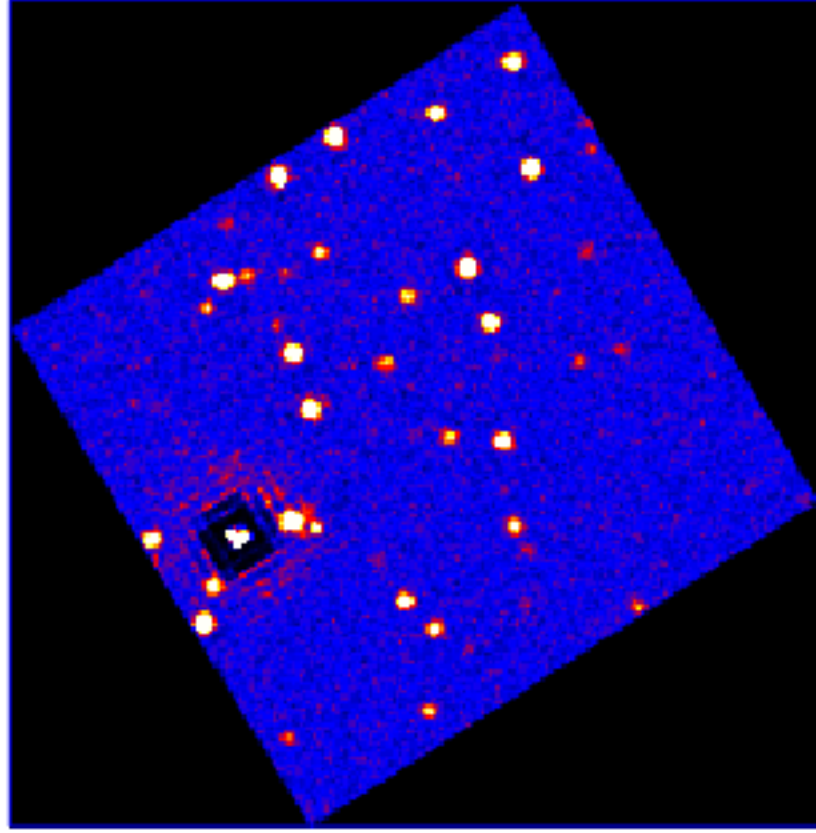

UVOT Finding Chart

OBSID 00998344000 / DATE-OBS 2020-10-01T10:13:34.6

11:00.0

30.0

-2:12:00.0

30.0

13:00.0

30.0