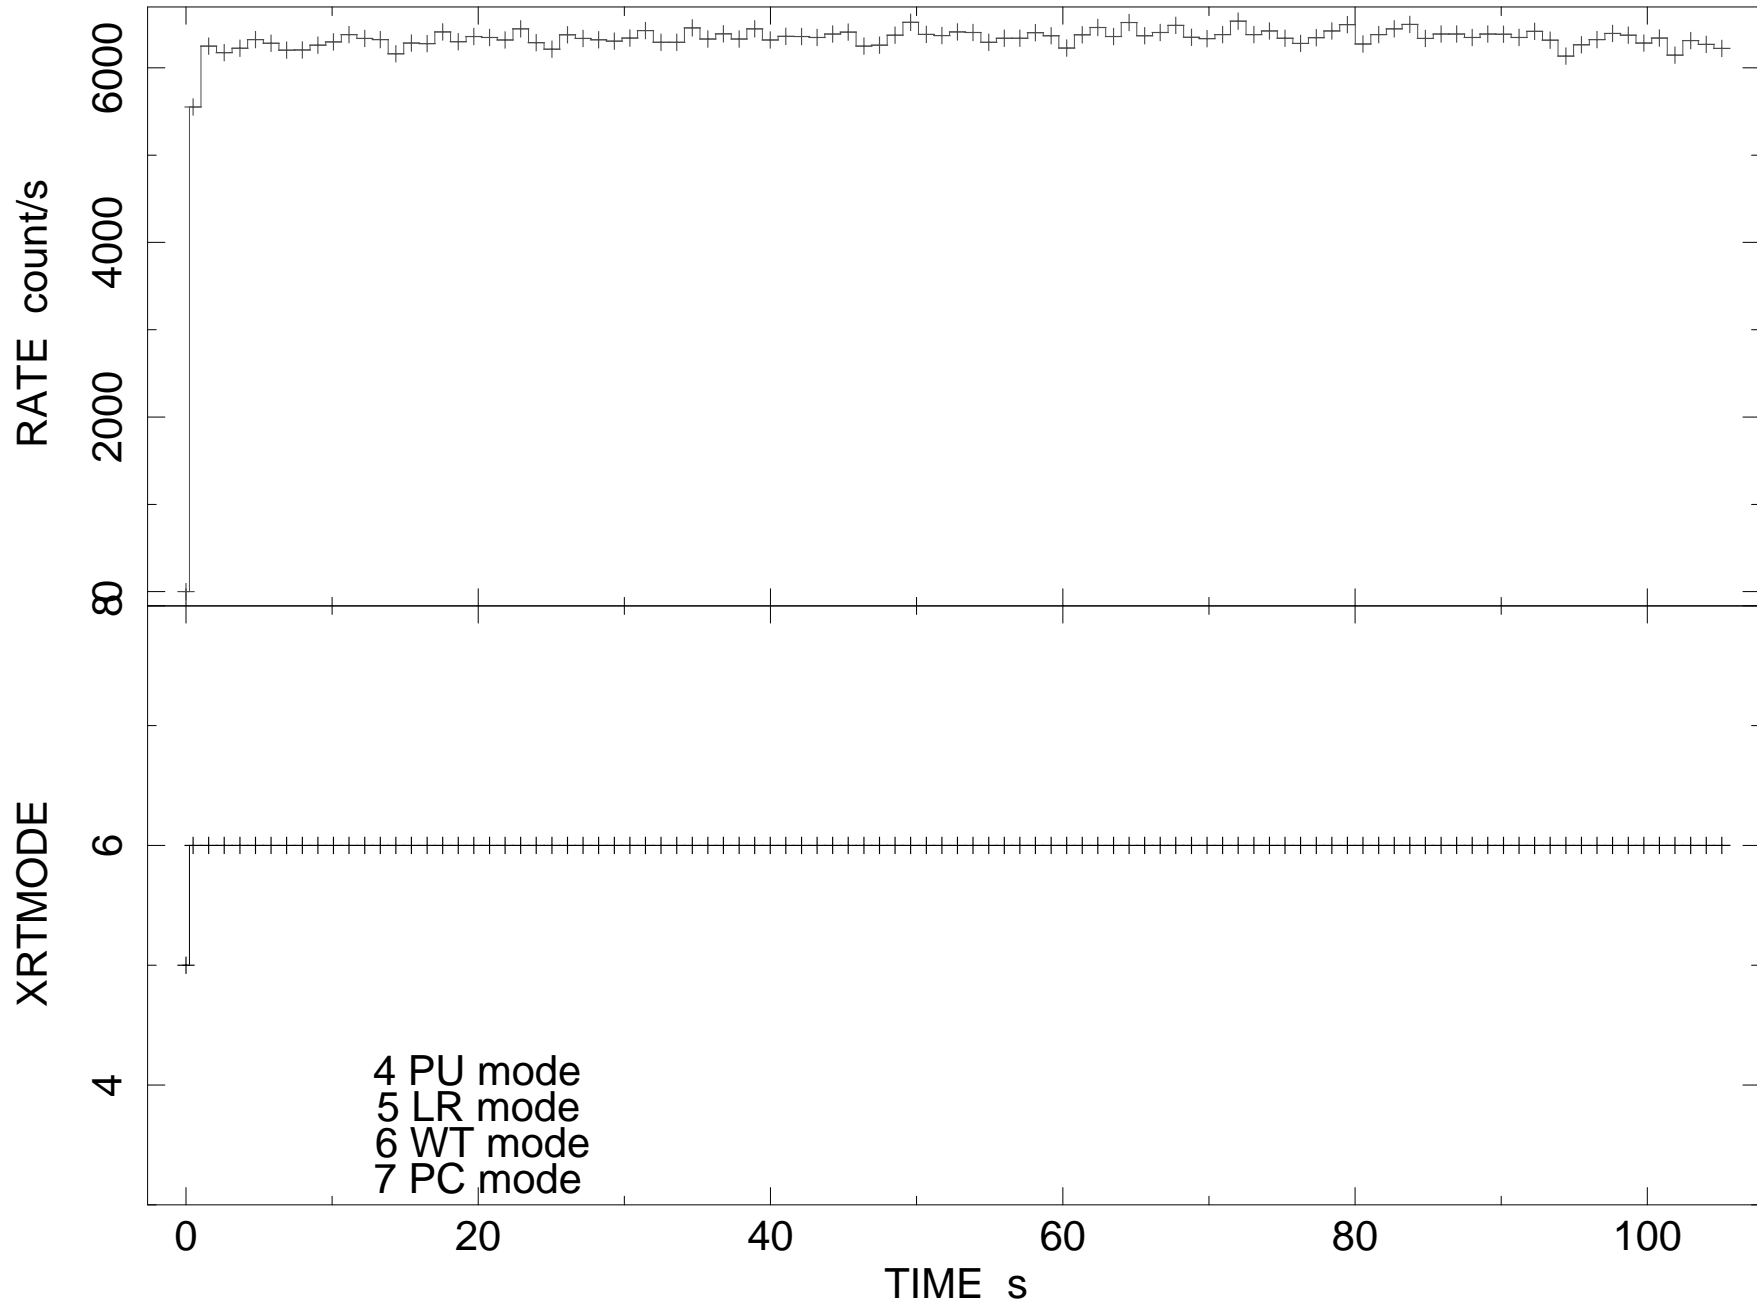

Offset by 664200494.0

XRT LC, OBS START 2022-01-18 12:08:14 UT, TrigNum=1093693

WARNING: RAW DATA PRODUCT. INTERPRET WITH CAUTION. COUNT RATE NOT CALIBRATE

4 PU mode
5 LR mode
6 WT mode
7 PC mode